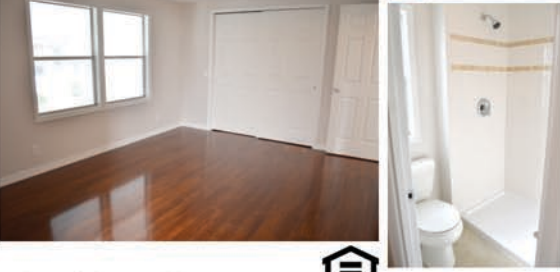

395 NE Jade Circle

For
SALE

Home size: 24' x 48'
Square Feet: 1,152
Porch/Extra S/F: 170
Year: 1979
Bedrooms: 2
Bathrooms: 2
Furnished: No
Flooring: Laminate Plank Wood, tile
Laundry: In shed
Applianc/Equip: Refridge., range,
micro, dishwasher
Lot Desc: Interior
Lot Size: 4,400 S/F
Irrigation Well: Yes
Assoc Fee (Optional): \$10.00/yr
Monthly Lot Rent: \$585.00
(includes cable, garbage, & amenities)

Pinelake Village

A 55+ Manufactured Housing Community

- Beautifully renovated home in 2016, details below:
- New sub floors with plank laminate wood on top
- Drywall ceilings & walls, 6 panel doors throughout
- New kitchen with granite counters, shaker style cabinets, and stainless steel appliances
- All new bathrooms: ceramic tile surrounds, vanities with stone countertops, toilets, light fixtures, & mirrors
- Updated electrical, & roof was just taped and sealed
- Air conditioner is 1 year old