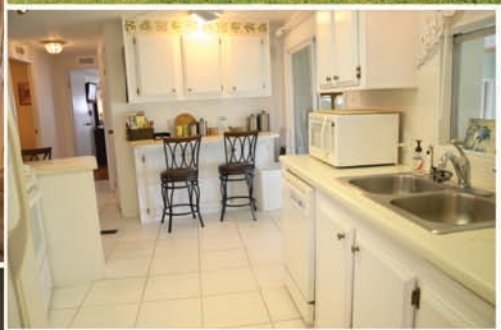

# 400 Jade Circle

For  
**SALE**

Home size: 24' x 60'  
Square Feet: 1,440  
Porch/Extra S/F: 220  
Year: 1979  
Bedrooms: 2  
Bathrooms: 2  
Furnished: Yes  
Flooring: Hardwood, Tile  
Laundry: In shed  
Applianc/Equip: Refridge., range, micro, dishwasher, washer, dryer  
Lot Desc: Lake  
Lot Size: 4,345S/F  
Irrigation Well: Yes  
Assoc Fee (Optional): \$10.00/yr  
Monthly Lot Rent: \$678.00  
(includes cable, garbage, & amenities)

## Pinelake Village

A 55+ Manufactured Housing Community

- Lake front home with beautiful sunset views!
- Large rooms
- Large Florida room with workshop and mudroom
- New irrigation well & pump
- Updated wiring and plumbing
- Carport roof recently updated